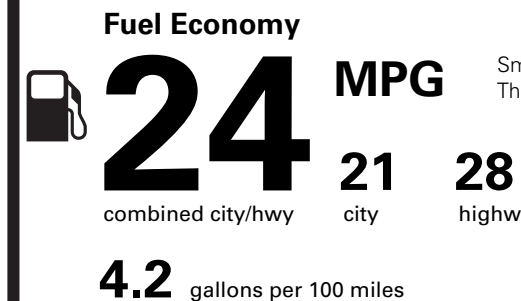

FUNCTIONAL

- 8" LCD CNTR STK TOUCHSCRN
- BLIND SPOT INFORMATION SYS
- CABIN PARTICULATE AND ODOR FILTER
- CROSS-TRAFFIC ALERT
- INTELL ACCESS W/PUSH START
- LANE-KEEPING SYSTEM
- LINCOLN CONNECT™ - 4G MODEM WITH WIFI CAPABILITY
- LINCOLN DRIVE MODES
- REAR PARKING SENSORS
- REMOTE START
- SYNC® 3

SAFETY/SECURITY

- ADVANCETRAC™ WITH RSC
- AIRBAGS - SIDE IMPACT / CURTAINS
- AIRBAGS-DRVR&PASS KNEE
- AIRBAGS-DUAL-STAGE FRONT
- AUTO HIGH BEAMS
- PASSIVE ANTI-THEFT SECURILOCK SYSTEM
- PRE-COLLISION ASSIST W/AEB
- SOS POST CRASH SYSTEM

WARRANTY

- 4YR/50K MILE WARRANTY
- 4YR/50K PICKUPDELIVERY SVC
- 6YR/70K MI POWERTRAIN WARR

INCLUDED ON THIS VEHICLE

(MSRP)

EQUIPMENT GROUP 101A

2,775.00

- CONVENIENCE PACKAGE
- VOICE-ACTIVATED NAVIGATION
- ELEMENTS PACKAGE
- HEATED/VENTILATED D/P SEATS
- HEATED REAR SEATS
- HEATED STEERING WHEEL
- RAIN SENSING WIPERS
- WINDSHIELD WIPER DE-ICER

OPTIONAL EQUIPMENT/OTHER

2.3L TURBOCHARGED I-4 ENG	NO CHARGE
8-SPD AUTO TRANSMISSION	NO CHARGE
245/45R20 99V A/S BSW TIRES	
ALL-WTHR FLR LNRS W/O MATS	160.00
17" MINI SPARE WHEEL W/TIRE	150.00
SPORT PACKAGE	2,500.00
.20" BRIGHT MACHINED ALUM WHL	
FRONT LICENSE PLATE BRACKET	NO CHARGE

PRICE INFORMATION

BASE PRICE	$38,880.00
TOTAL OPTIONS/OTHER	5,585.00
TOTAL VEHICLE & OPTIONS/OTHER	44,465.00
DESTINATION & DELIVERY	1,195.00

EPA DOT Fuel Economy and Environment

Gasoline Vehicle

Small SUVs range from 14 to 129 MPG. The best vehicle rates 142 MPGe.

You spend $750

more in fuel costs over 5 years compared to the average new vehicle.

Annual fuel cost $1,450