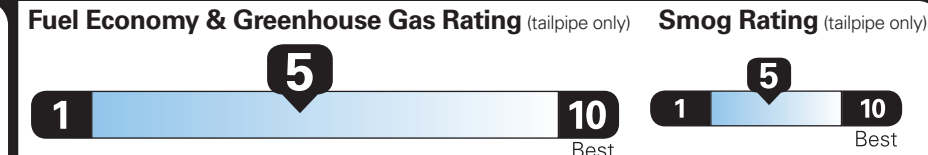

This vehicle emits 371 grams CO₂ per mile. The best emits 0 grams per mile (tailpipe only). Producing and distributing fuel also create emissions; learn more at fueleconomy.gov.

Actual results will vary for many reasons, including driving conditions and how you drive and maintain your vehicle. The average new vehicle gets 27 MPG and costs $6,500 to fuel over 5 years. Cost estimates are based on 15,000 miles per year at $2.35 per gallon. MPGe is miles per gasoline gallon equivalent. Vehicle emissions are a significant cause of climate change and smog.

fueleconomy.gov

Calculate personalized estimates and compare vehicles

Smartphone QR Code™

GOVERNMENT 5-STAR SAFETY RATINGS

Overall Vehicle Score ★ ★ ★ ★ ★

Based on the combined ratings of frontal, side and rollover. Should ONLY be compared to other vehicles of similar size and weight.

Frontal Crash Driver ★ ★ ★ ★ ★
Passenger ★ ★ ★ ★ ★

Based on the risk of injury in a frontal impact. Should ONLY be compared to other vehicles of similar size and weight.

Side Crash Front seat ★ ★ ★ ★ ★
Rear seat ★ ★ ★ ★ ★

Based on the risk of injury in a side impact.

Rollover ★ ★ ★ ★

Based on the risk of rollover in a single-vehicle crash.

Star ratings range from 1 to 5 stars (★ ★ ★ ★ ★), with 5 being the highest.

Source: National Highway Traffic Safety Administration (NHTSA).

www.safercar.gov or 1-888-327-4236

5LMCJ1DH0NUL23506

THE LINCOLN WAY™ APP

Your Dashboard of Services & Features

Download the Lincoln Way app* and you can:

- Remotely start, lock and unlock your vehicle
- Locate your vehicle and check approximate fuel range
- Receive vehicle health alerts

The Lincoln Connect™ modem is active and sending vehicle data (e.g., diagnostics) to Lincoln. See in-vehicle Settings for connectivity options.

Lincoln Protect™

Insist on Lincoln Protect! The only extended service plan fully backed by Lincoln and honored at every Lincoln dealership in the U.S., Canada and Mexico. See your Lincoln dealer or visit www.LincolnOwner.com

WARNING: Operating, servicing and maintaining a passenger vehicle, pickup truck, van, or off-road vehicle can expose you to chemicals including engine exhaust, carbon monoxide, phthalates, and lead, which are known to the State of California to cause cancer and birth defects or other reproductive harm. To minimize exposure, avoid breathing exhaust, do not idle the engine except as necessary, service your vehicle in a well-ventilated area and wear gloves or wash your hands frequently when servicing your vehicle. For more information go to www.P65Warnings.ca.gov/passenger-vehicle.

SCAN OR TEXT 5LNUL23506 TO 59173

Msg & Data rates may apply. Text HELP for help

www.lincoln.com/help/privacy-terms/

RAMP ONE	CC18
RAMP TWO	CONVOY
ITEM #:	28-1038 O/T 2

TOTAL MSRP $45,660.00

LINCOLN AUTOMOTIVE FINANCIAL SERVICES

Whether you decide to lease or finance your vehicle, you'll find the choices that are right for you. See your Lincoln Dealer for details or visit www.lincolnaf.com.